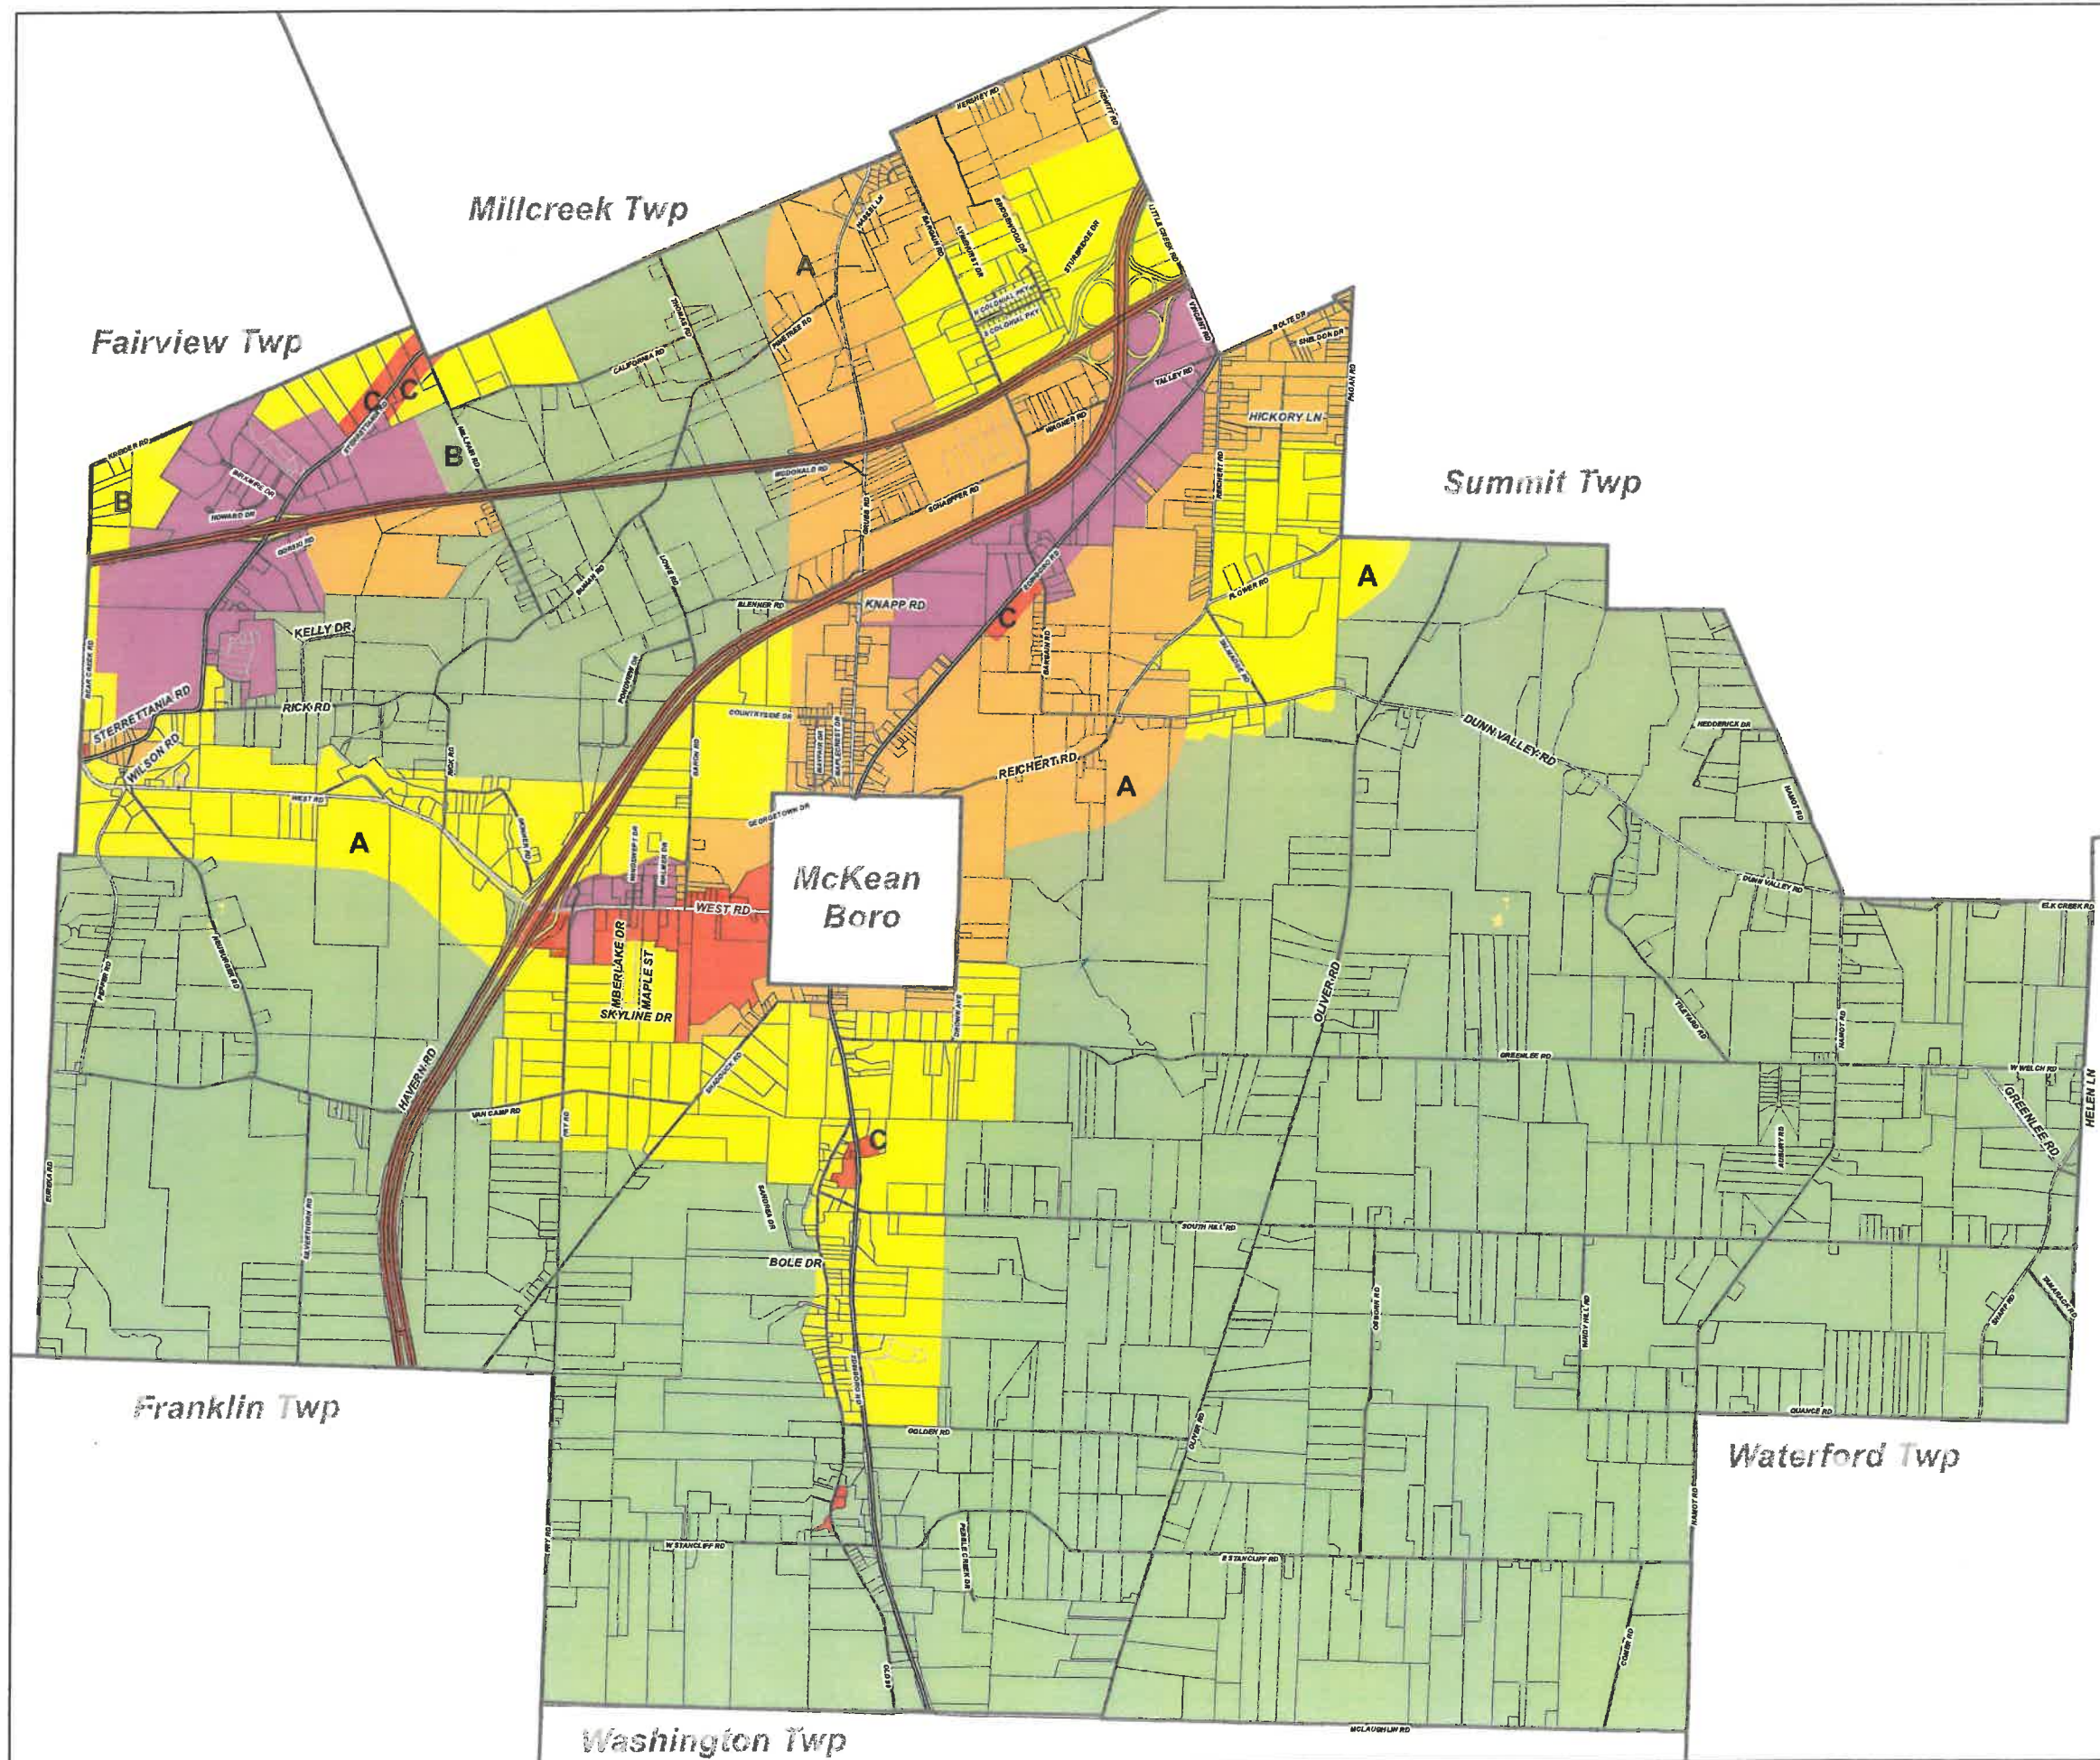

# McKean Township Zoning Map

## Zoning Districts

- A-1 Conservation
- R-1 Rural Residential
- R-2 Suburban Residential
- B-1 Highway/Plaza Commercial
- I-1 Industrial
- Parcel Boundaries

A = 1,500'  
 B = 800'  
 C = 400'