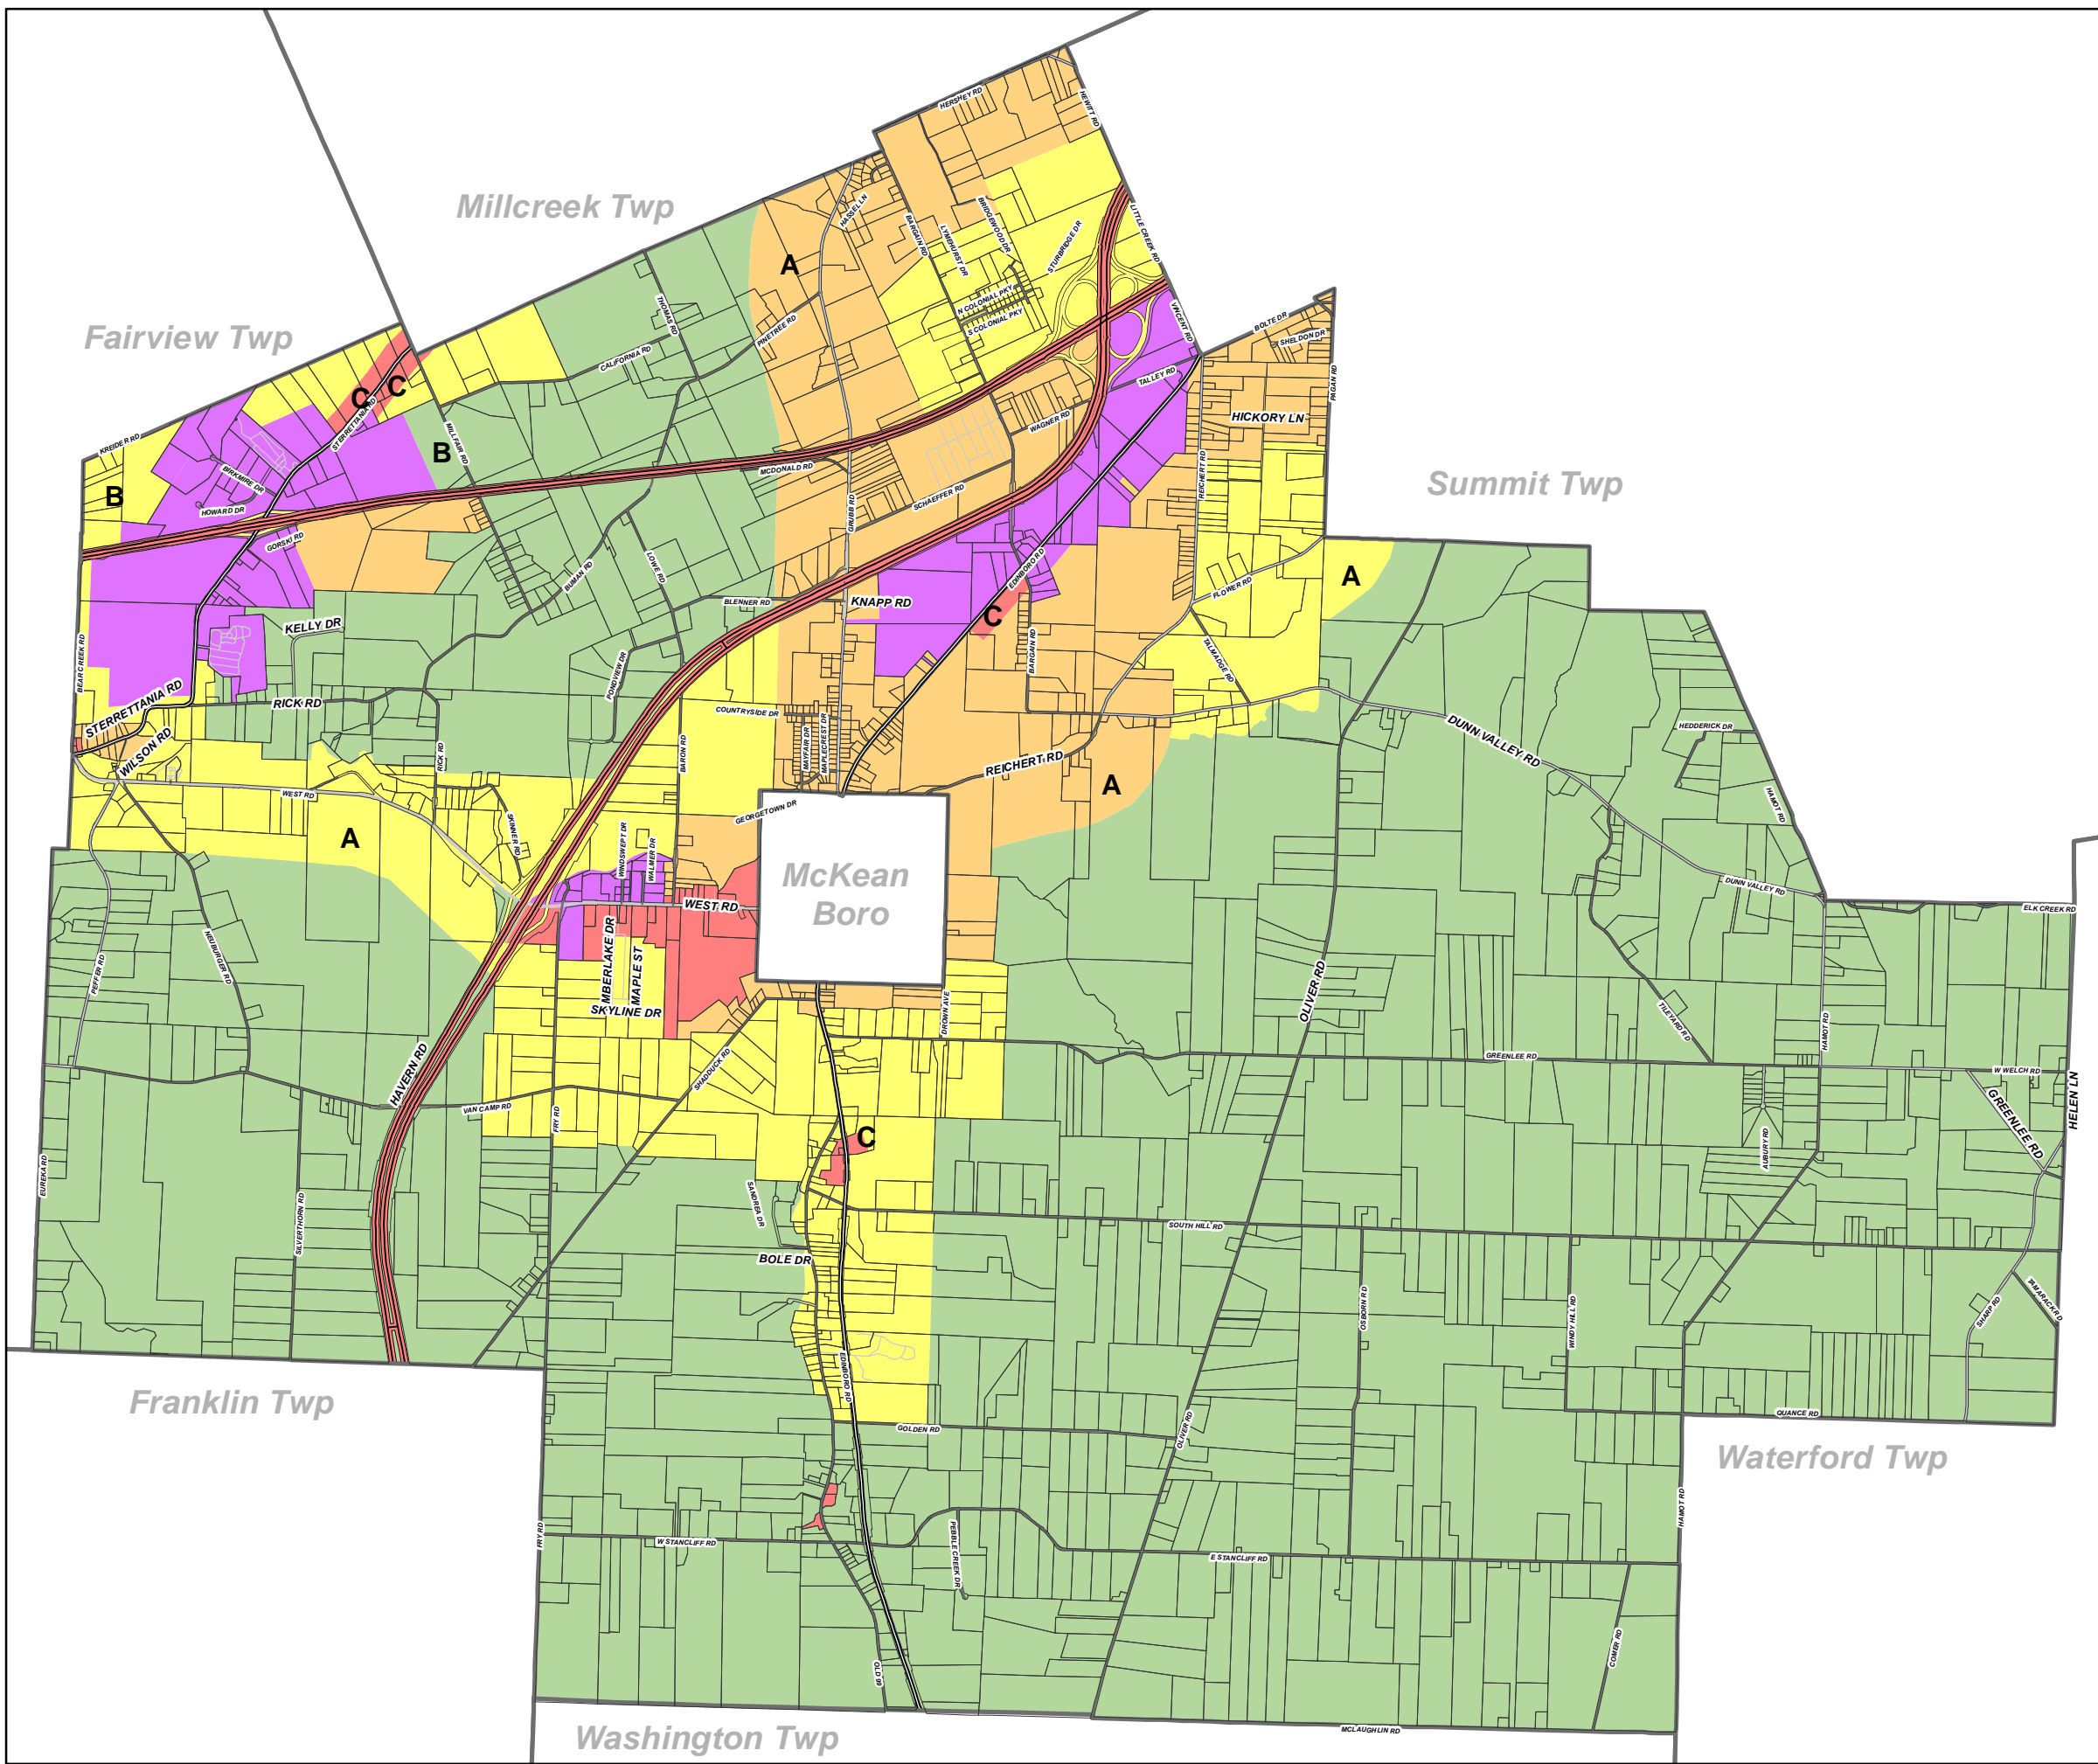

McKean Township Zoning Map

Zoning Districts

- A-1 Conservation
- R-1 Rural Residential
- R-2 Suburban Residential
- B-1 Highway/Plaza Commercial
- I-1 Industrial
- Parcel Boundaries

A = 1,500'
 B = 800'
 C = 400'